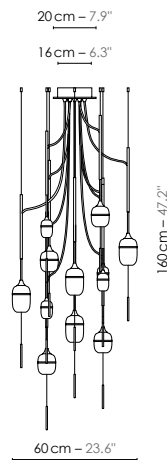

Fiche **TECHNIQUE**

SPEC sheet

Body