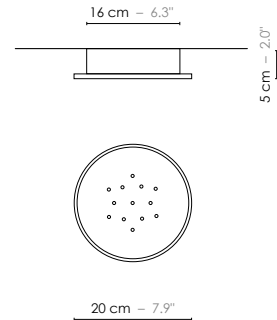

Canopy

DESIGNHEURE

LIGHTING

ÉDITION — FRANCE

www.designheure.com
contact@designheure.com
Tel : 33 (0)4 67 53 99 63

“Fleur de Kaolin, un hommage au monde de la porcelaine, en collaboration avec Haviland.

L'esprit de la collection, axé sur la verticalité du graphisme des éléments en porcelaine, est inspiré par l'idée du carillon, ou du bâton de pluie. Tout en poésie et en raffinement, des éléments de laiton brossé prolongent les suspensions comme un mobile.

Disponibles en trois tailles, ces suspensions bijoux rétro-éclairent la matière sensuelle du biscuit de porcelaine et son graphisme vertical.

Fleur de Kaolin, a tribute to the world of porcelain, in collaboration with Haviland.

The spirit of the collection, centered on the verticality of the graphic design of the porcelain elements, is inspired by the idea of the carillon or the rain stick. All in poetry and refinement, brushed brass elements extend the suspensions like a mobile.

Available in three sizes, these jewelry suspensions backlight the sensual material of the porcelain biscuit and its vertical graphics.”

Model	Lustre/Chandelier 12 Fleur de Kaolin	
Reference	Lu12fk4g4m4p	
Collection	Fleur de Kaolin	
Design	2017	
Designer	Designheure studio	
Environnement	Intérieur/Interior	
Dimensions	Hauteur plafond/Ceiling height :	Minimum 3,60 m
	Dim. totales/Total dim. :	Ø 60 x H. 160 cm
Electricity	Dim. min./Min. dim. :	Ø 60 x H. min 130 cm
	Abat-jour/Lampshade :	Abj Grand/Ls Large : Ø8,6 x H. 12,5 cm Abj Moyen/Ls Medium : Ø8,6 x H. 9,6 cm Abj Petit/Ls Small : Ø5,5 x H. 8,2 cm
	Plaque circulaire/Circular plate :	Ø 20 cm
	Boîtier électrique/Electrical power supply :	Ø 16 x H. 5 cm
Materials	Tension :	220 - 240 V 50/60 Hz
	Ampoule/Bulb :	G9 - 12 x Max 5 W - Fournie/Incl. 4 x Abj Petit/Ls Small : H. max 47 mm
Custom made	Type d'ampoule/Type of bulb :	Ampoule LED/LED bulb
Colors ref.	Porcelaine, laiton brossé, acier laqué, fil tissé coloré. Porcelain, brushed brass, lacquered steel, colored textile cord.	
Weight	Possibilité d'ajout de longueurs de fils et câbles/Adding of cords and cables lenght possible. Possibilité de coloris sur mesure/Custom made colors possible.	
Shipping	Colors ref. Lu12fk4g4m4p Fils textile gris sombre/Dark grey textile cords	
Certifications	Net/Net kg : 7,0 Brut/Gross kg : 13,0	
	Nbre de colis/Nber of packs : 1 Dimensions : 80 x 60 x 40 cm