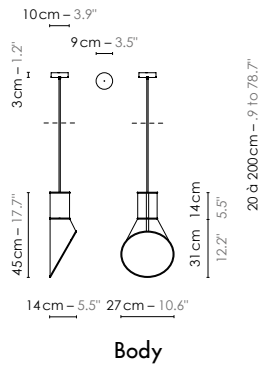

Fiche **TECHNIQUE**

SPEC sheet

Body