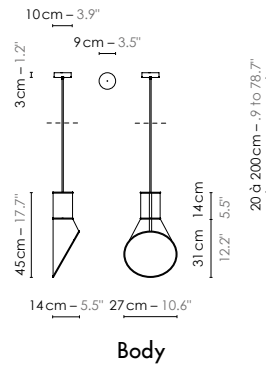

Fiche **TECHNIQUE**

SPEC sheet

DESIGNEURE

LIGHTING

EDITION — FRANCE

www.designheure.com
contact@designheure.com
Tel : 33 (0)4 67 53 99 63

“ Faisant écho aux légendaires cheminées de paquebot, la collection “ Cargo ” se distingue par la pureté de ses formes. Fabriquée en France, sa réalisation constitue un exercice exigeant dans le travail de l’abat-jour. Elle est déclinée en plusieurs tailles et modèles, qui peuvent être assemblés en grappe.”

“ Echoing the legendary design of steam liner funnels, the “ Cargo ” collection is characterized by the purity of its form. Made in France, its manufacturing creating the lampshade is a demanding and precise exercise. Cargo is available in several sizes and designs, which can be clustered together. ”

Model	Suspension/Pendant light Baby Cargo	
Reference	S45bc	
Collection	Cargo	
Designer	Hervé Langlais	
Environnement	Intérieur/Interior	
Dimensions	Hauteur plafond/Ceiling height :	+ 2,5 m
	Dim. totales/Total dim. :	L. 27 x l. 14 x H. 248 cm
	Dim. min./Min. dim. :	L. 27 x l. 14 x H. min 68 cm
	Abat-jour conique/Conical lampshade :	L. 27 x l. 14 x H. 31 cm
	Cylindre/Cylinder :	Ø 10 x H. 14 cm
	Boîtier électrique/Electrical power supply :	Ø 9 x H. 3 cm
	Fil textile/Textile cord :	2 m
Electricity	Tension :	220-240 V 50/60 Hz 100-127 V 50/60 Hz
	Douille/Socket :	E14
	Ampoule/Bulb :	1 X Max 40 W - Non fournie/Not included
	Type d'ampoule/Type of bulb :	Globe LED/LED globe
Materials	Tissus ou pvc laqué, acier laqué, fil tissé coloré Fabric or lacquered pvc, lacquered steel, colored textile cord.	
Custom made	Possibilité d'ajout de longueurs de fils et câbles/Adding of cords and cables lenght possible. Possibilité de coloris sur mesure/Custom made colors possible	
Colors ref.	S45bccb	Blanc - Cylindre Blanc/White - White cylinder
	S45bccn	Blanc - Cylindre Noir / Or/White - Black / Gold cylinder
Weight	Net/Net kg : 0,6 Brut/Gross kg : 2,5	
Shipping	Nbre de colis/Nber of packs : 1 Dimensions : 45 x 45 x 25 cm	
Certifications