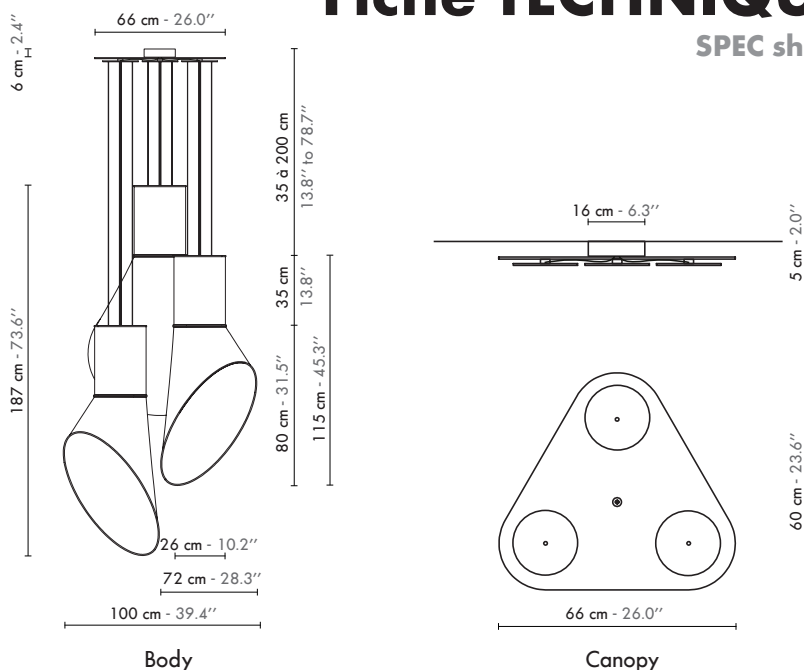

Fiche TECHNIQUE

SPEC sheet

DESIGNHEURE

LIGHTING

ÉDITION — FRANCE

www.designheure.com
contact@designheure.com
Tel : 33 (0)4 67 53 99 63

“Faisant écho aux légendaires cheminées de paquebot, la collection “Cargo” se distingue par la pureté de ses formes. Fabriquée en France, sa réalisation constitue un exercice exigeant dans le travail de l’abat-jour. Elle est déclinée en plusieurs tailles et modèles, qui peuvent être assemblés en grappe.”

“Echoing the legendary design of steam liner funnels, the “Cargo” collection is characterized by the purity of its form. Made in France, its manufacturing creating the lampshade is a demanding and precise exercise. Cargo is available in several sizes and designs, which can be clustered together.”

Model	Lustre/Chandelier 3 Grand Cargo		
Reference	Lu3gc		
Collection	Cargo		
Design	2012		
Designer	Hervé Langlais		
Environnement	Intérieur/Interior		
Dimensions	Hauteur plafond/Ceiling height :	+ 4 m + 13'	
	Dim. totales/Total dim. :	L. 100 x l. 100 x H. min 122/max 315 cm L. 39.4" x l. 39.4" x H. min 48.0"/max 124.0"	
Abat-jour conique/ Conical lampshade :	L. 72 x l. 37 x H. 80 cm	L. 28.3" x l. 14.6" x H. 31.5"	
	Cylindre/Cylinder :	Ø 26 x H. 35 cm	Ø 10.2" x H. 13.8"
Plaque triangulaire/ Triangular plate :	L. 66 x H. 60 cm	L. 26.0" x H. 23.6"	
	Boîtier électrique/ Electrical power supply :	Ø 16 x H. 5 cm	Ø 6.3" x H. 2.0"
Fil textile/Textile cord :	3 x 2 m	3 x 6.6'	
	Câble acier/Steel cable :	9 x 2 m	9 x 6.6'
Electricity	Tension :	100-127 V 60 Hz	
	Douille/Socket :	E26	
	Ampoule/Bulb :	3 X Max 60 W - Non fournie/Not included	
	Type d'ampoule/Type of bulb :	Globe LED/LED globe	
Materials	Tissus ou pvc laqué, acier laqué, fil tissé coloré, câble acier Fabric or lacquered pvc, lacquered steel, colored textile cord, steel cable.		
Custom made	Possibilité d'ajout de longueurs de fils et câbles/Adding of cords and cables length possible. Possibilité de coloris sur mesure/Custom made colors possible		
Colors ref.	Lu3gc2cb1n Blanc – 2 Cylindres Blanc + 1 Noir/White – 2 White + 1 Black cylinders		
Weight	Net/Net :	6,6 kg 14.6 lbs	
	Brut/Gross :	11,9 kg 26.2 lbs	
Shipping	Nbre de colis/Nber of packs : 1		
	Dimensions :	80x60x60 cm 31.5"x23.6"x23.6" 105 x 80 x 43 cm 41.3"x31.5"x16.9"	
Certifications