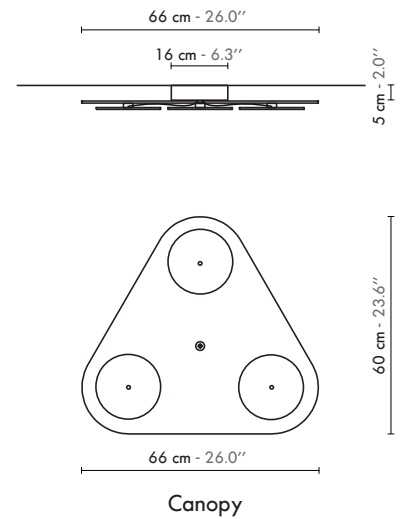

Fiche TECHNIQUE

SPEC sheet

DESIGNHEURE
LIGHTING
ÉDITION — FRANCE

www.designheure.com
contact@designheure.com
Tel : 33 (0)4 67 53 99 63

“ Faisant écho aux légendaires cheminées de paquebot, la collection “ Cargo ” se distingue par la pureté de ses formes. Fabriquée en France, sa réalisation constitue un exercice exigeant dans le travail de l’abat-jour. Elle est déclinée en plusieurs tailles et modèles, qui peuvent être assemblés en grappe.”

“ Echoing the legendary design of steam liner funnels, the “ Cargo ” collection is characterized by the purity of its form. Made in France, its manufacturing creating the lampshade is a demanding and precise exercise. Cargo is available in several sizes and designs, which can be clustered together. ”

Model	Lustre/Chandelier 3 Grand Cargo	
Reference	Lu3gc	
Collection	Cargo	
Design	2012	
Designer	Hervé Langlais	
Environnement	Intérieur/Interior	
Dimensions	Hauteur plafond/Ceiling height :	+ 4 m
	Dim. totales/Total dim. :	L. 100 x l. 100 x H. min 122/max 315 cm
	Abat-jour conique/Conical lampshade :	L. 72 x l. 37 x H. 80 cm
	Cylindre/Cylinder :	Ø 26 x H. 35 cm
	Plaque triangulaire/Triangular plate :	L. 66 x l. 60 cm
	Boîtier électrique/Electrical power supply :	Ø 16 x H. 5 cm
	Fil textile/Textile cord :	3 x 2 m
	Câble acier/Steel cable :	9 x 2 m
Electricity	Tension :	220-240 V 50/60 Hz 100-127 V 50/60 Hz
	Douille/Socket :	E27
	Ampoule/Bulb :	3 X Max 60 W - Non fournie/Not included
	Type d'ampoule/Type of bulb :	Globe LED/LED globe
Materials	Tissus ou pvc laqué, acier laqué, fil tissé coloré, câble acier Fabric or lacquered pvc, lacquered steel, colored textile cord, steel cable.	
Custom made	Possibilité d'ajout de longueurs de fils et câbles/Adding of cords and cables length possible. Possibilité de coloris sur mesure/Custom made colors possible	
Colors ref.	Lu3gc2cb1n Blanc - 2 Cylindres Blanc + 1 Noir/White - 2 White + 1 Black cylinders	
Weight	Net/Net kg : 6,6 Brut/Gross kg : 11,9	
Shipping	Nbre de colis/Nber of packs : 2 Dimensions : 80x60x60 cm - 105 x 80 x 43 cm	
Certifications