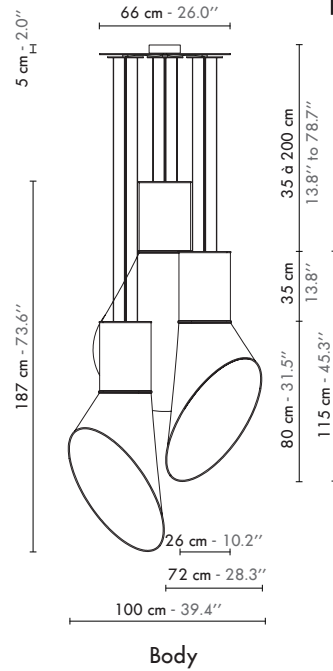

Fiche TECHNIQUE

SPEC sheet

DESIGNHEURE
LIGHTING
ÉDITION — FRANCE

www.designheure.com
contact@designheure.com
Tel : 33 (0)4 67 53 99 63

“ Faisant écho aux légendaires cheminées de paquebot, la collection “ Cargo ” se distingue par la pureté de ses formes. Fabriquée en France, sa réalisation constitue un exercice exigeant dans le travail de l’abat-jour. Elle est déclinée en plusieurs tailles et modèles, qui peuvent être assemblés en grappe.”

“ Echoing the legendary design of steam liner funnels, the “ Cargo ” collection is characterized by the purity of its form. Made in France, its manufacturing creating the lampshade is a demanding and precise exercise. Cargo is available in several sizes and designs, which can be clustered together. ”

Model	Lustre/Chandelier 3 Grand Cargo	
Reference	Lu3gc	
Collection	Cargo	
Design	2012	
Designer	Hervé Langlais	
Environnement	Intérieur/Interior	
Dimensions	Hauteur plafond/Ceiling height :	+ 4 m
	Dim. totales/Total dim. :	L. 100 x l. 100 x H. min 122/max 315 cm
	Abat-jour conique/Conical lampshade :	L. 72 x l. 37 x H. 80 cm
	Cylindre/Cylinder :	Ø 26 x H. 35 cm
	Plaque triangulaire/Triangular plate :	L. 66 x l. 60 cm
	Boîtier électrique/Electrical power supply :	Ø 16 x H. 5 cm
	Fil textile/Textile cord :	3 x 2 m
	Câble acier/Steel cable :	9 x 2 m
Electricity	Tension :	220-240 V 50/60 Hz 100-127 V 50/60 Hz
	Douille/Socket :	E27
	Ampoule/Bulb :	3 X Max 60 W - Non fournie/Not included
	Type d'ampoule/Type of bulb :	Globe LED/LED globe
Materials	Tissus ou pvc laqué, acier laqué, fil tissé coloré, câble acier Fabric or lacquered pvc, lacquered steel, colored textile cord, steel cable.	
Custom made	Possibilité d'ajout de longueurs de fils et câbles/Adding of cords and cables length possible. Possibilité de coloris sur mesure/Custom made colors possible	
Colors ref.	Lu3gc2cb1n Blanc - 2 Cylindres Blanc + 1 Noir/White - 2 White + 1 Black cylinders	
Weight	Net/Net kg : 6,6 Brut/Gross kg : 11,9	
Shipping	Nbre de colis/Nber of packs : 2 Dimensions : 80x60x60 cm - 105 x 80 x 43 cm	
Certifications