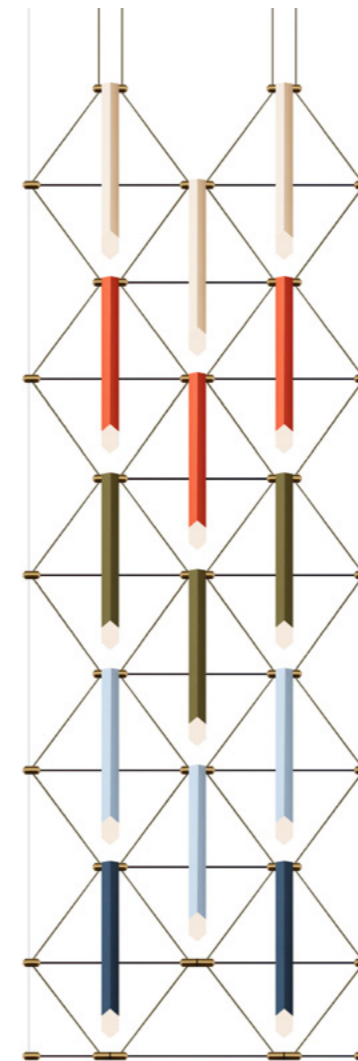

Ref. couleur/Color: bbx
Textile blanc diff./White diffusing fabric CH91
Textile bordeaux/Red wine fabric CZ214
Fil noir/Black cord – DHTT07-09

Coloris patère: noir (blanc sur demande)
Ceiling plate: black (white upon request)

Coloris pièces acier: noir
Metal parts colors: black

KIMONO

Ref. couleur/Color: bn
Textile blanc/White fabric LINO501
Textile noir/Black fabric LINO520
Bordure noire/Black border
Fil noir/Black cord – DHTT07-09

Ref. couleur/Color: bco
Textile crème/Cream fabric CAME02TR
Textile orange/Orange fabric CAME19TR
Bordure noire/Black border
Fil noir/Black cord – DHTT07-09

Ref. couleur/Color: bcmc
Textile crème/Cream fabric CAME02TR
Textile marron clair/Light brown fabric LINOX165
Bordure noire/Black border
Fil noir/Black cord – DHTT07-09

Coloris patère: noir (blanc sur demande)
Ceiling plate: black (white upon request)

Coloris pièces acier: noir
Metal parts colors: black

SHIELD

Coloris pièces acier: noir
Metal parts colors: black

Ref. couleur/Color: bbn
Textile blanc diff./White diffusing fabric CH91
Bordure noire/Black border
Fil noir/Black cord – DHTT07-09

Ref. couleur/Color: ct
Textile crème/Cream fabric CAME02
Bordure terracotta/Terracotta border
Fil beige/Beige cord – DHTT07-2110

MOZAIK

Coloris patère: blanc
Ceiling plate colors: white

Finition modules losanges: laiton brossé
Diamond modules finish: brushed brass

Ref. couleur/Color: 5c
5 couleurs/5 colors
Textiles nude CH05, terracotta CH93, vert militaire CH43, bleu clair CH37, gris bleu CH49/Nude CH05, terracotta CH93, military green CH43, light blue CH37, blue grey CH49 fabrics
Fil vert kaki/Green khaki cord - DHTT07-450

* Possibilité d'avoir un seul coloris/
Single colour option available

Ref. couleur/Color: b
Textile blanc diff./White diffusing fabric CH91
Fil noir/Black cord - DHTT07-09

Ref. couleur/Color: d
Textile doré/Golden fabric ASCOT13
Fil or/Gold cord - DHTT07-150

Ref. couleur/Color: a
Textile argenté/Silver fabric ASCOT11
Fil argenté/Silver cord - DHTT07-05S

Ref. couleur/Color: c
Textile cuivré/Copper fabric ASCOT12
Fil cuivre/Copper cord – DHTT07-16