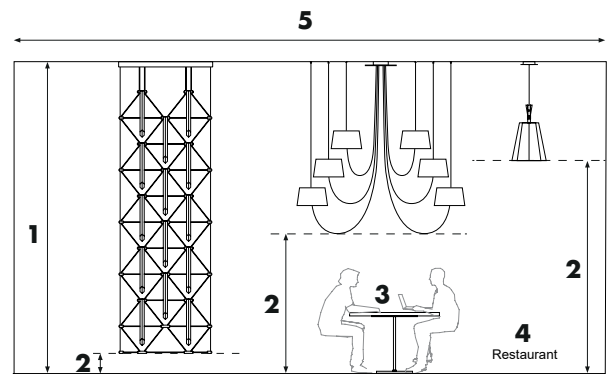

Plans or pictures are welcome.

REQUESTED PRODUCT

COLLECTION & MODEL REF. (Ex : Chandelier 15 Grand Nuage)

QUANTITIES

IF STANDARD COLORS REF.

COLORS OF LAMPSHADES AVAILABLE COLORS HERE 📄

COLORS OF CORDS AVAILABLE COLORS HERE 📄

IF CUSTOM-MADE COLORS REF.

COLORS OF LAMPSHADES AVAILABLE COLORS HERE 📄

COLORS OF CORDS AVAILABLE COLORS HERE 📄

COLORS OF METAL PIECES, SOCKET & PLATES AVAILABLE COLORS HERE 📄

NAME AND DATE