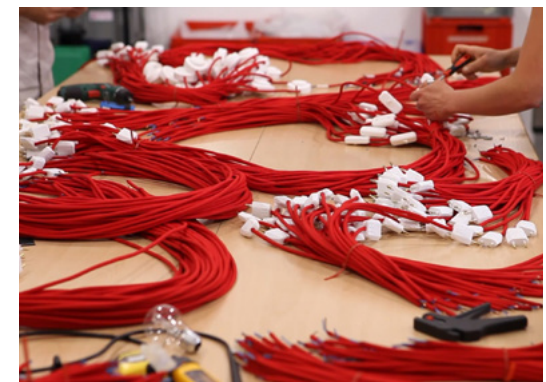

LIGHTING
ÉDITION — FRANCE

100% Made in France

**High Quality
oversee all manufacturing**

**50% International Exports
in over 75 countries**

**Fast Production Times
Standard : 8 Days
Custom : 4 weeks**