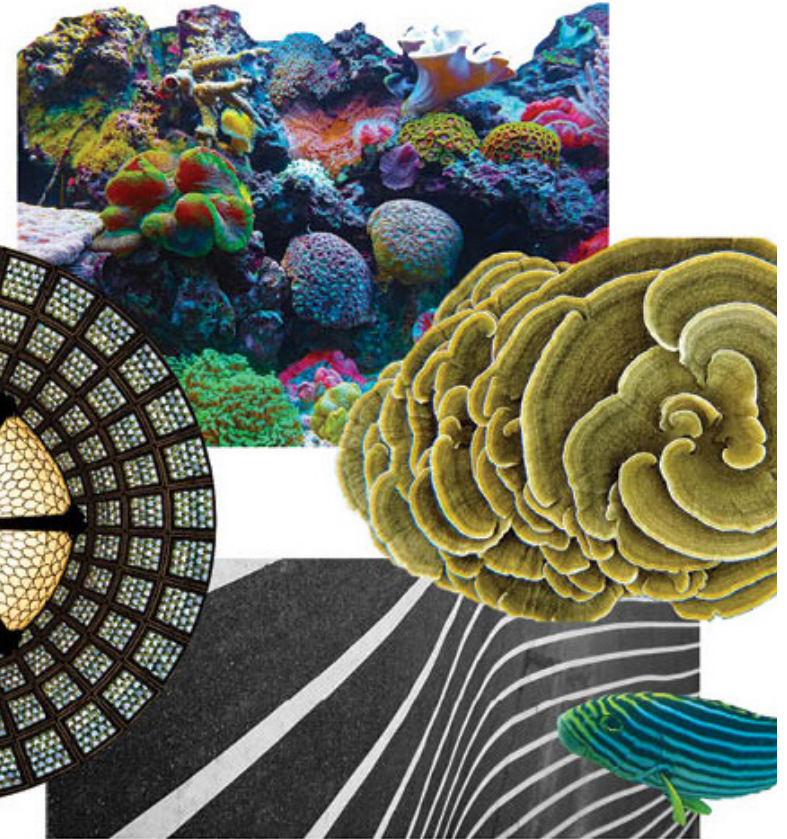

DIVERSITY - ARCHITECTURE -
AQUATIC - FORM - SYMMETRY -