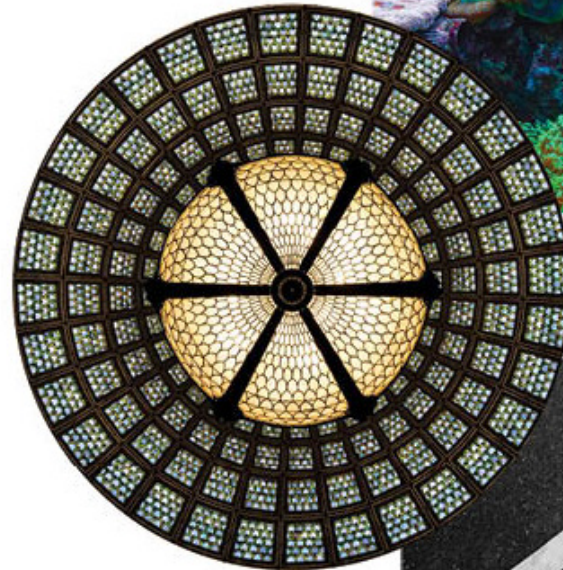

DIVERSITY - ARCHITECTURE -
AQUATIC - FORM - SYMMETRY -